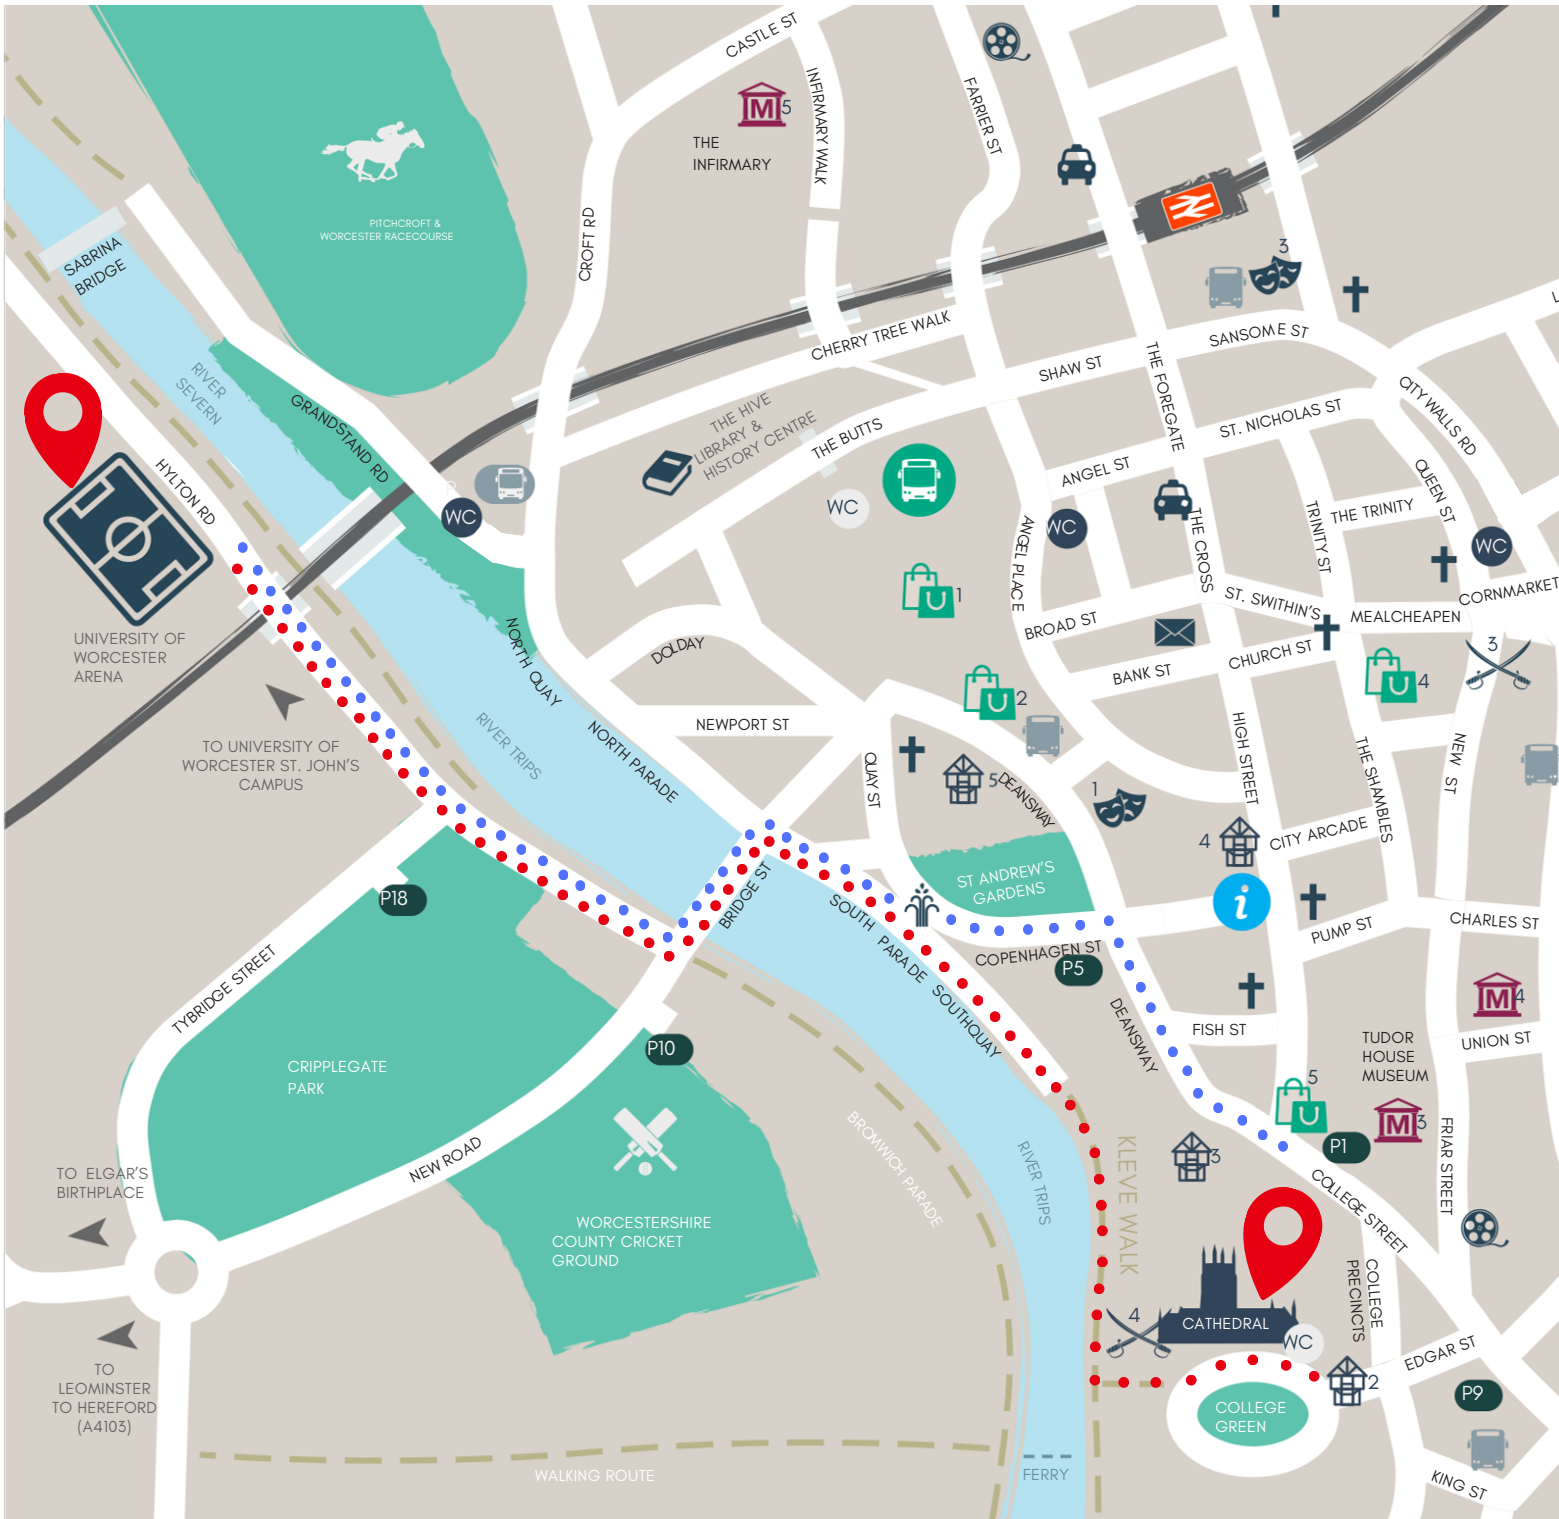

ROUTE TO THE CATHEDRAL FROM SEVERN CAMPUS

CAR PARKS

- P1 = NCP CATHEDRAL - WR1 2QE
- P5 = COPENHAGEN ST - WR1 2HB
- P9 = KING STREET - WR1 2NX
- P10 = NEW ROAD - WR2 4QQ
- P18 = TYBRIDGE STREET - WR2 5BA

Walking Route (Including Steps) Accessible Route