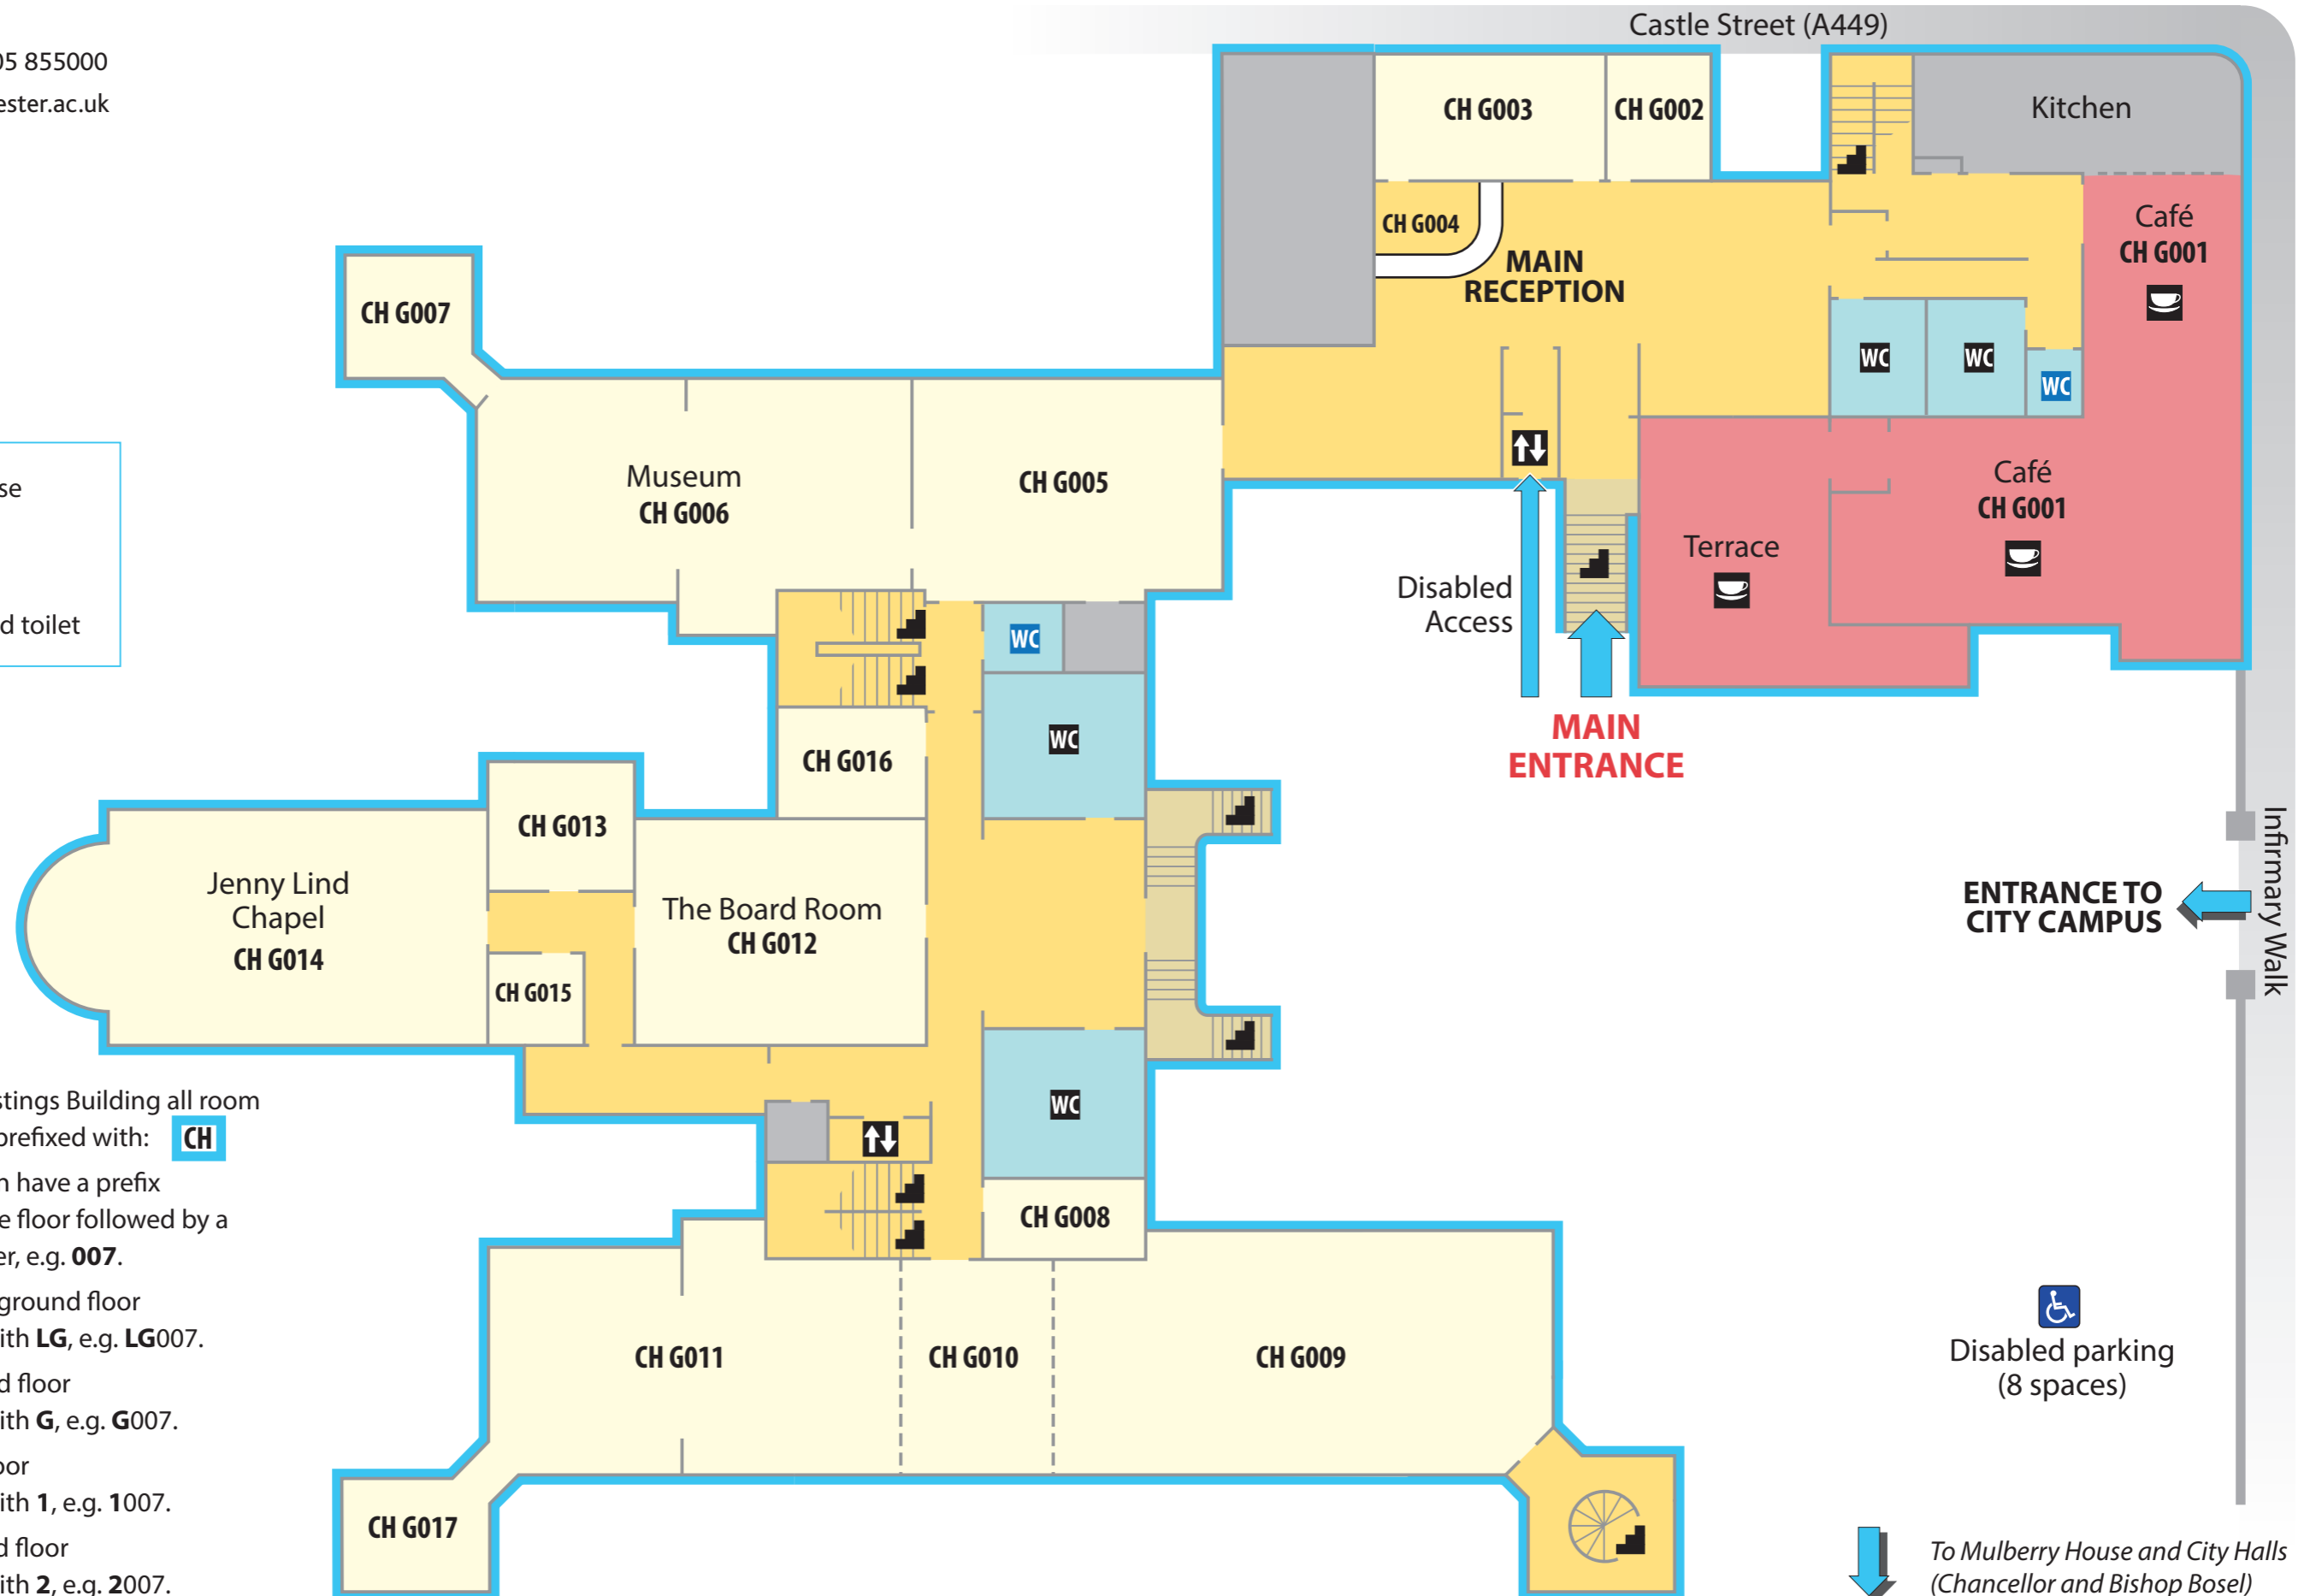

On the lower ground floor rooms start with **LG**, e.g. **LG007**.

On the ground floor rooms start with **G**, e.g. **G007**.

On the first floor rooms start with **1**, e.g. **1007**.

On the second floor rooms start with **2**, e.g. **2007**.

+44 (0)1905 855000

www.worcester.ac.uk

-  Stair case
-  Lift
-  Toilet
-  Disabled toilet

In Charles Hastings Building all room numbers are prefixed with: **CH**

All rooms then have a prefix identifying the floor followed by a 3-digit number, e.g. **007**.