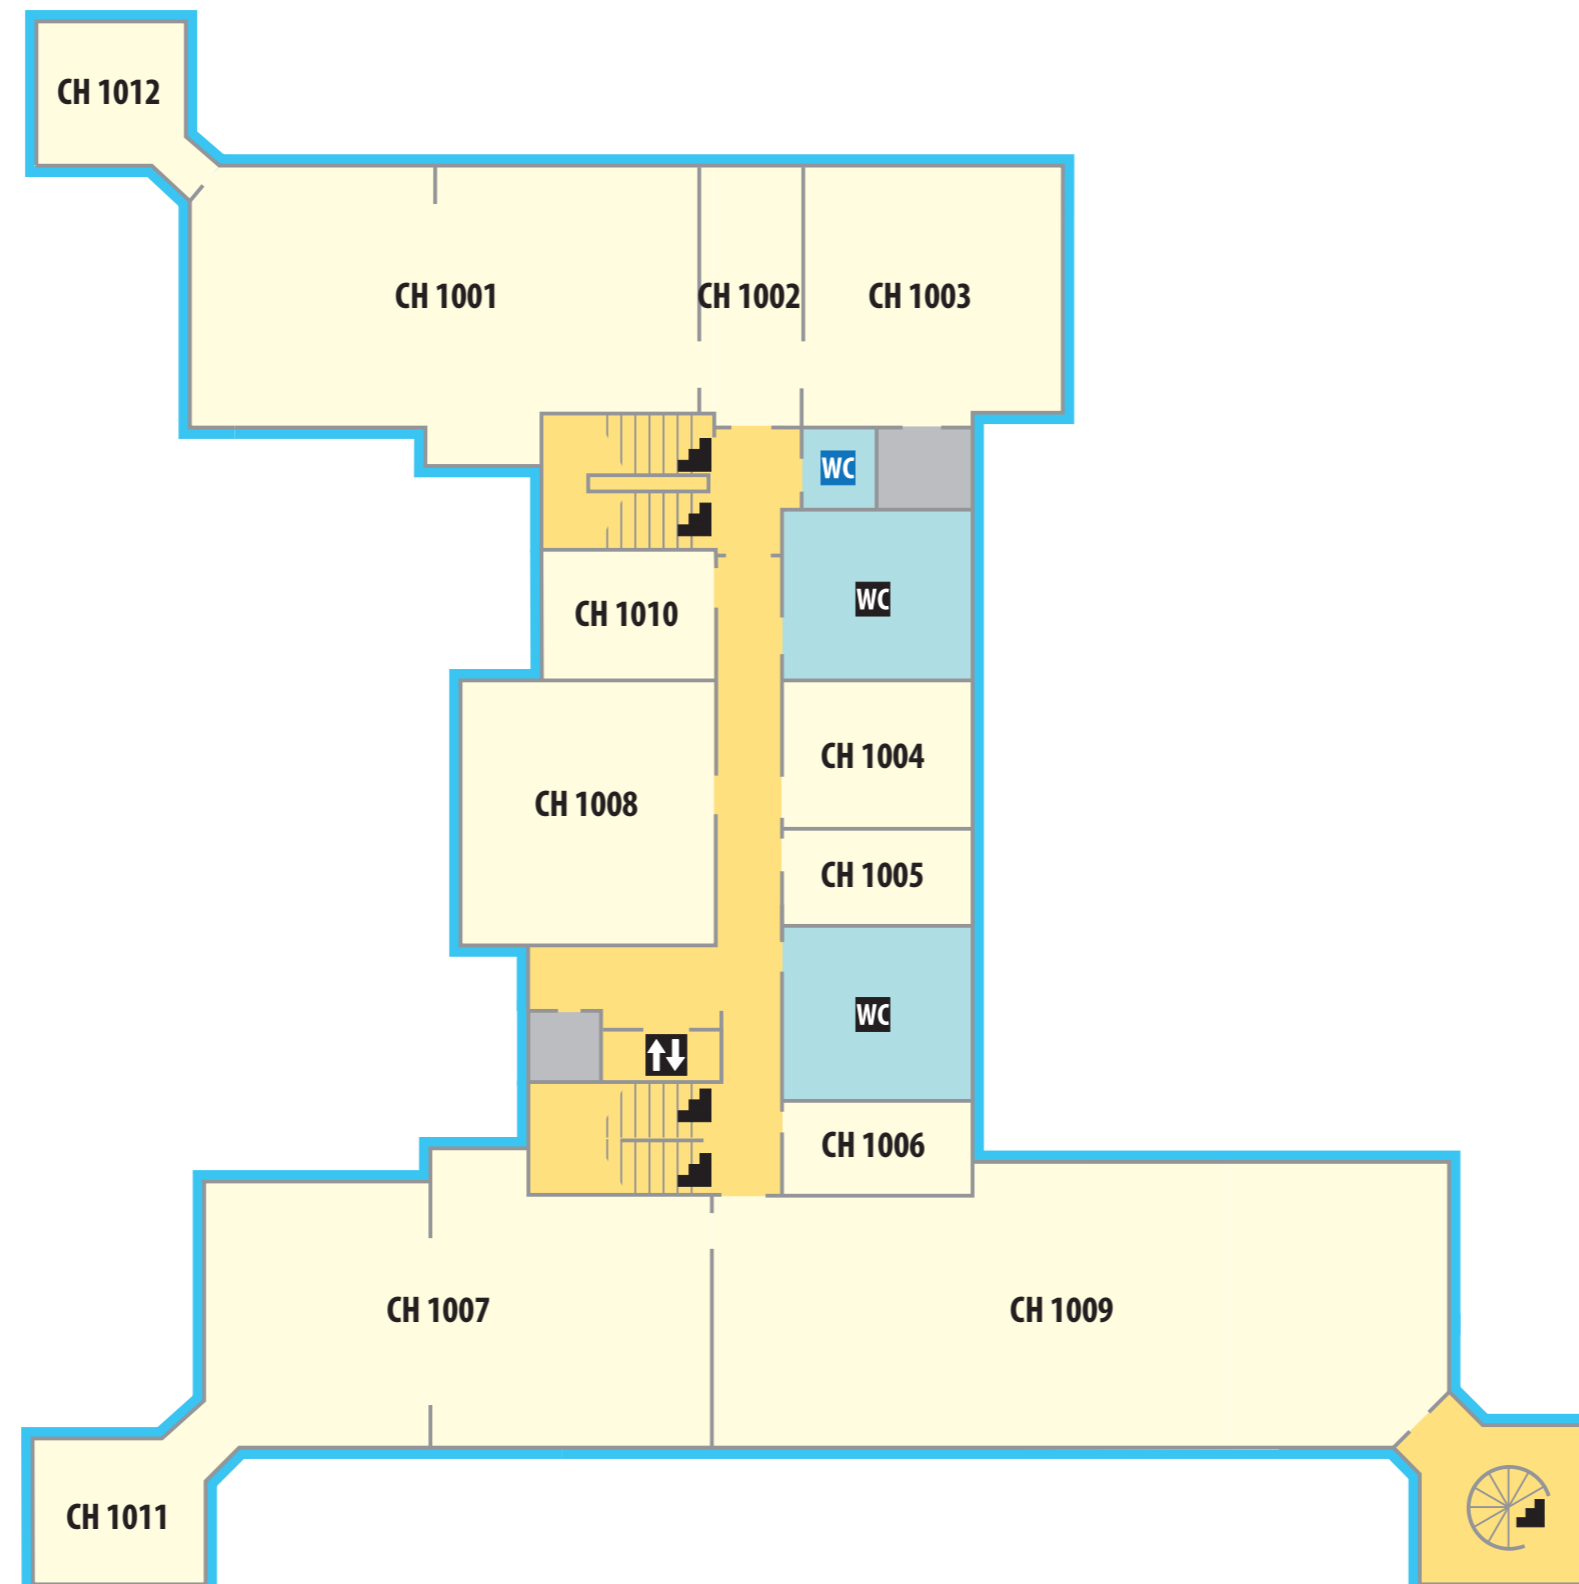

+44 (0)1905 855000

www.worcester.ac.uk

© MAPgrafix 2015

In Charles Hastings Building all room numbers are prefixed with: **CH**

All rooms then have a prefix identifying the floor followed by a 3-digit number, e.g. **007**.

On the lower ground floor rooms start with **LG**, e.g. **LG007**.

On the ground floor rooms start with **G**, e.g. **G007**.

On the first floor rooms start with **1**, e.g. **1007**.

On the second floor rooms start with **2**, e.g. **2007**.