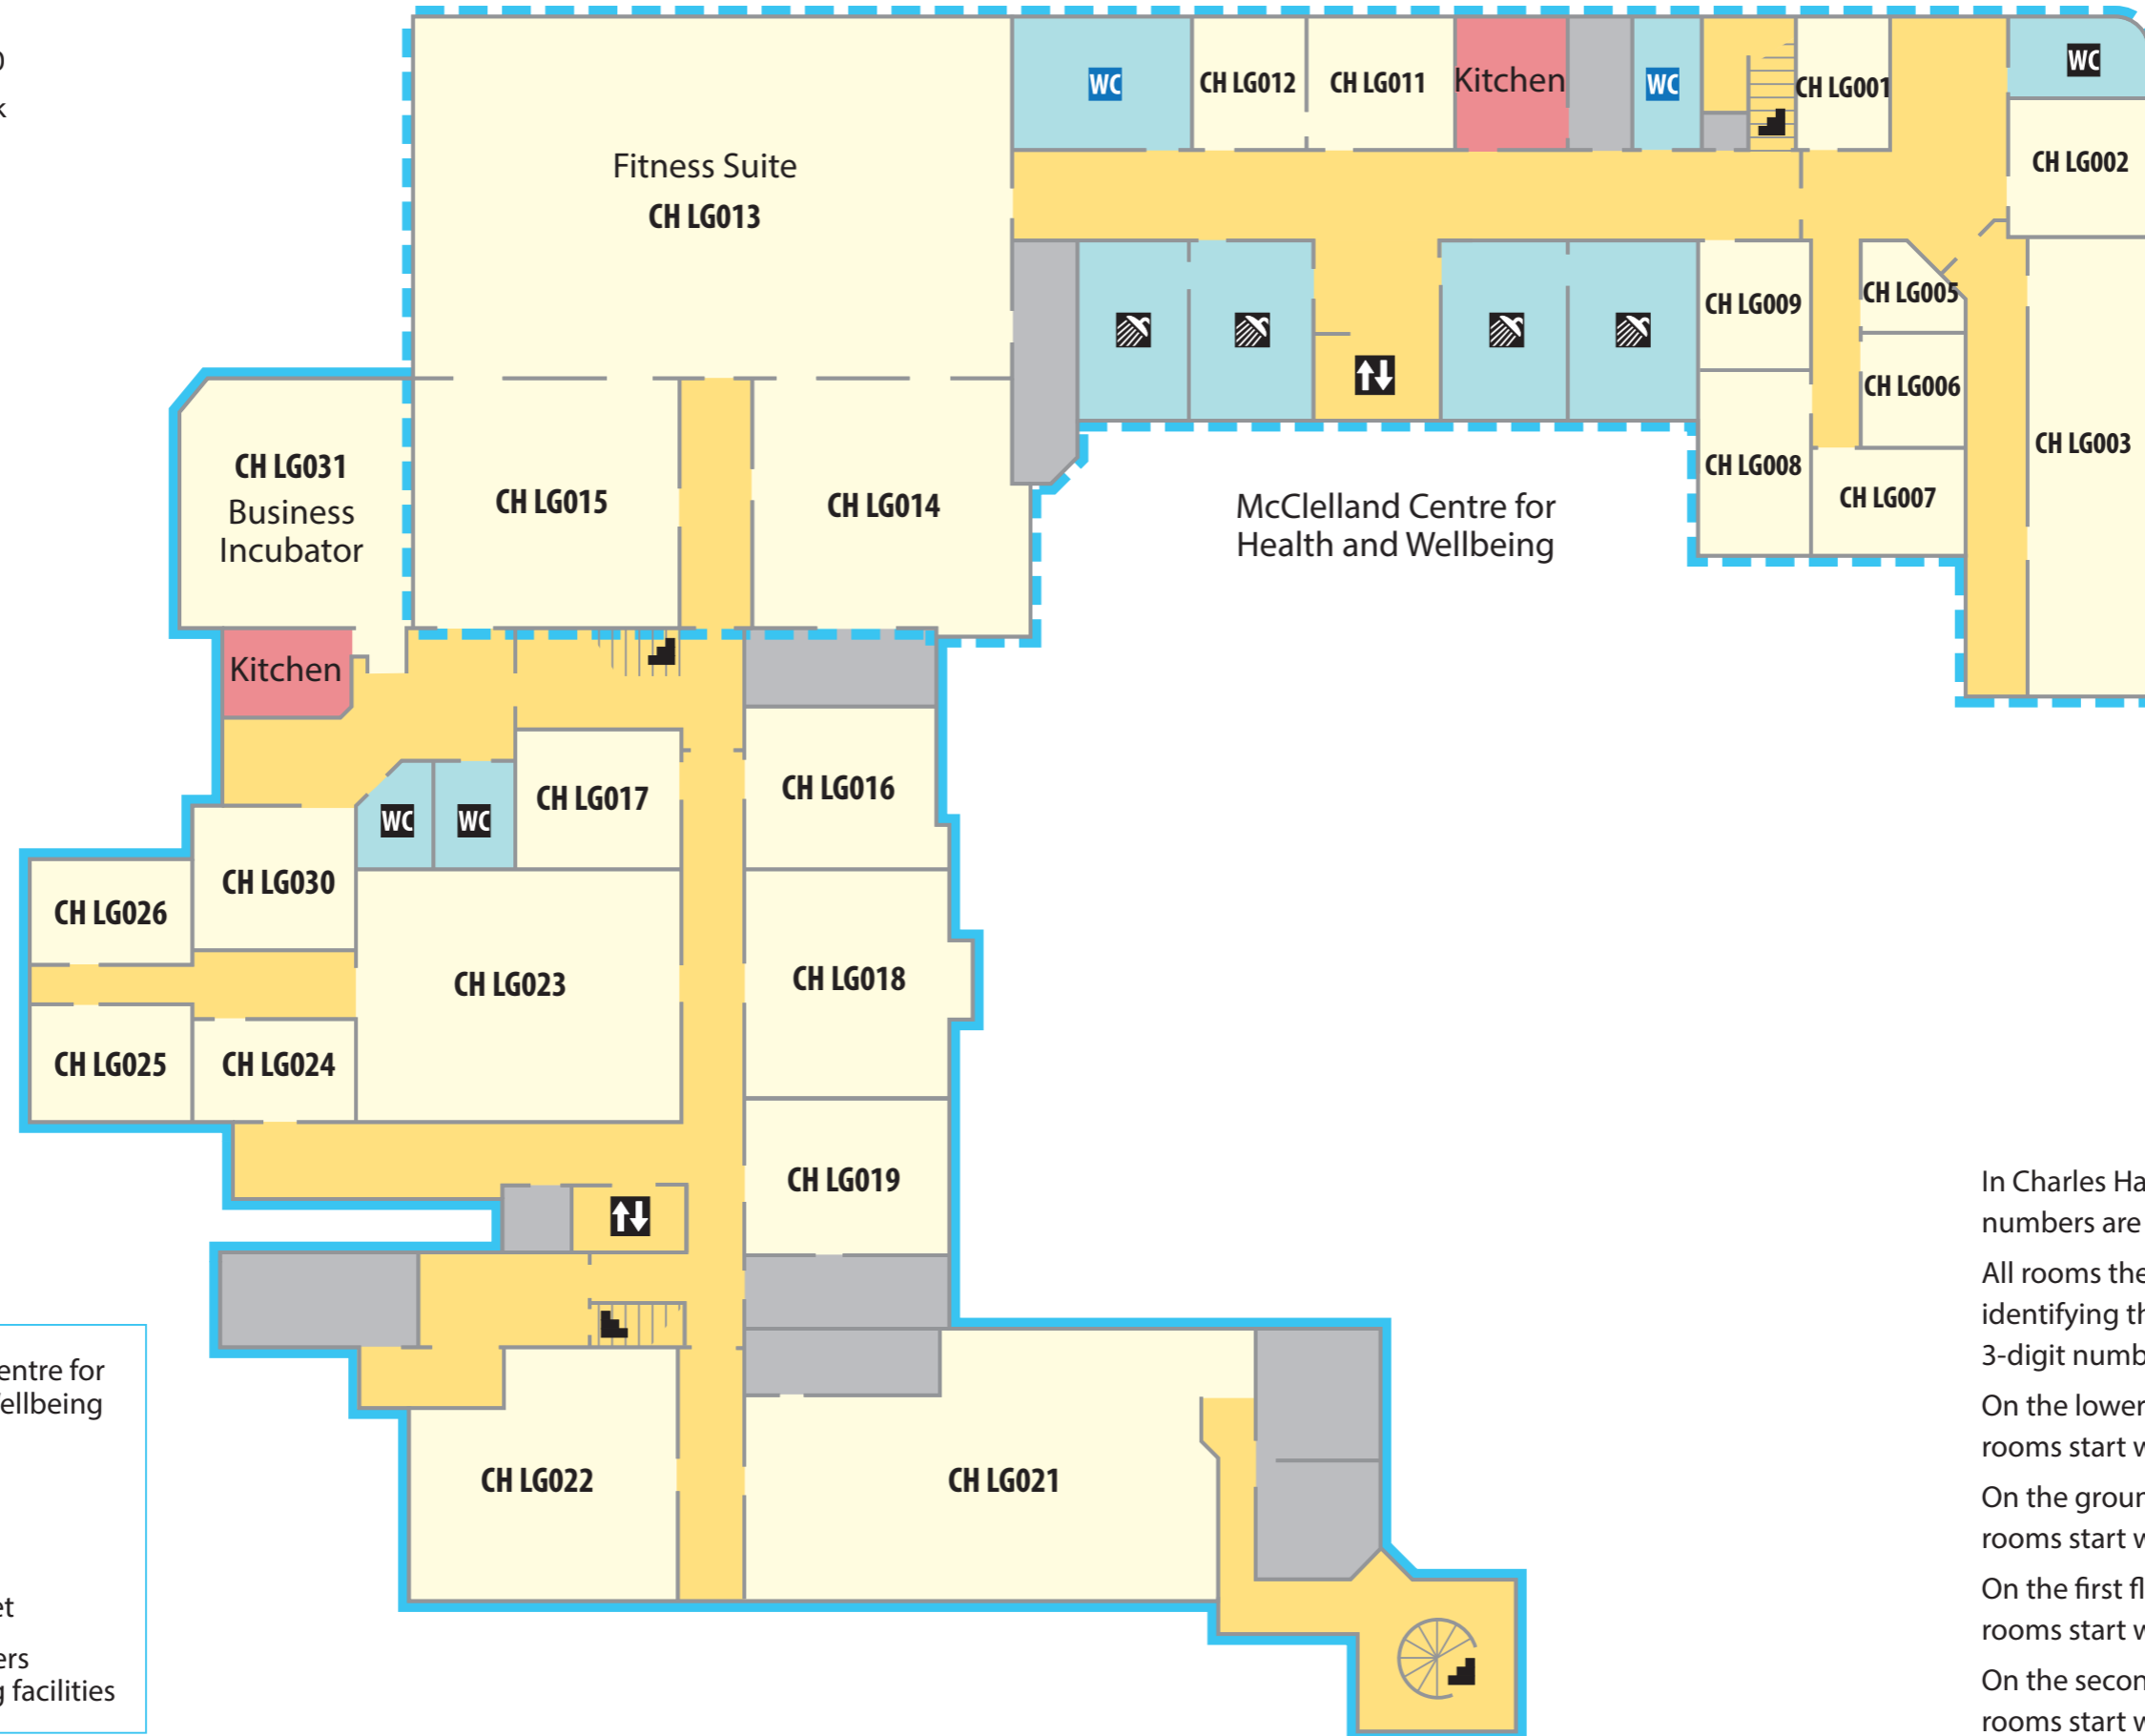

+44 (0)1905 855000

www.worcester.ac.uk

In Charles Hastings Building all room numbers are prefixed with: **CH**

All rooms then have a prefix identifying the floor followed by a 3-digit number, e.g. **007**.

On the lower ground floor rooms start with **LG**, e.g. **LG007**.

On the ground floor rooms start with **G**, e.g. **G007**.

On the first floor rooms start with **1**, e.g. **1007**.

On the second floor rooms start with **2**, e.g. **2007**.

+44 (0)1905 855000

www.worcester.ac.uk

-  Stair case
-  Lift
-  Toilet
-  Disabled toilet

In Charles Hastings Building all room numbers are prefixed with: **CH**

All rooms then have a prefix identifying the floor followed by a 3-digit number, e.g. **007**.