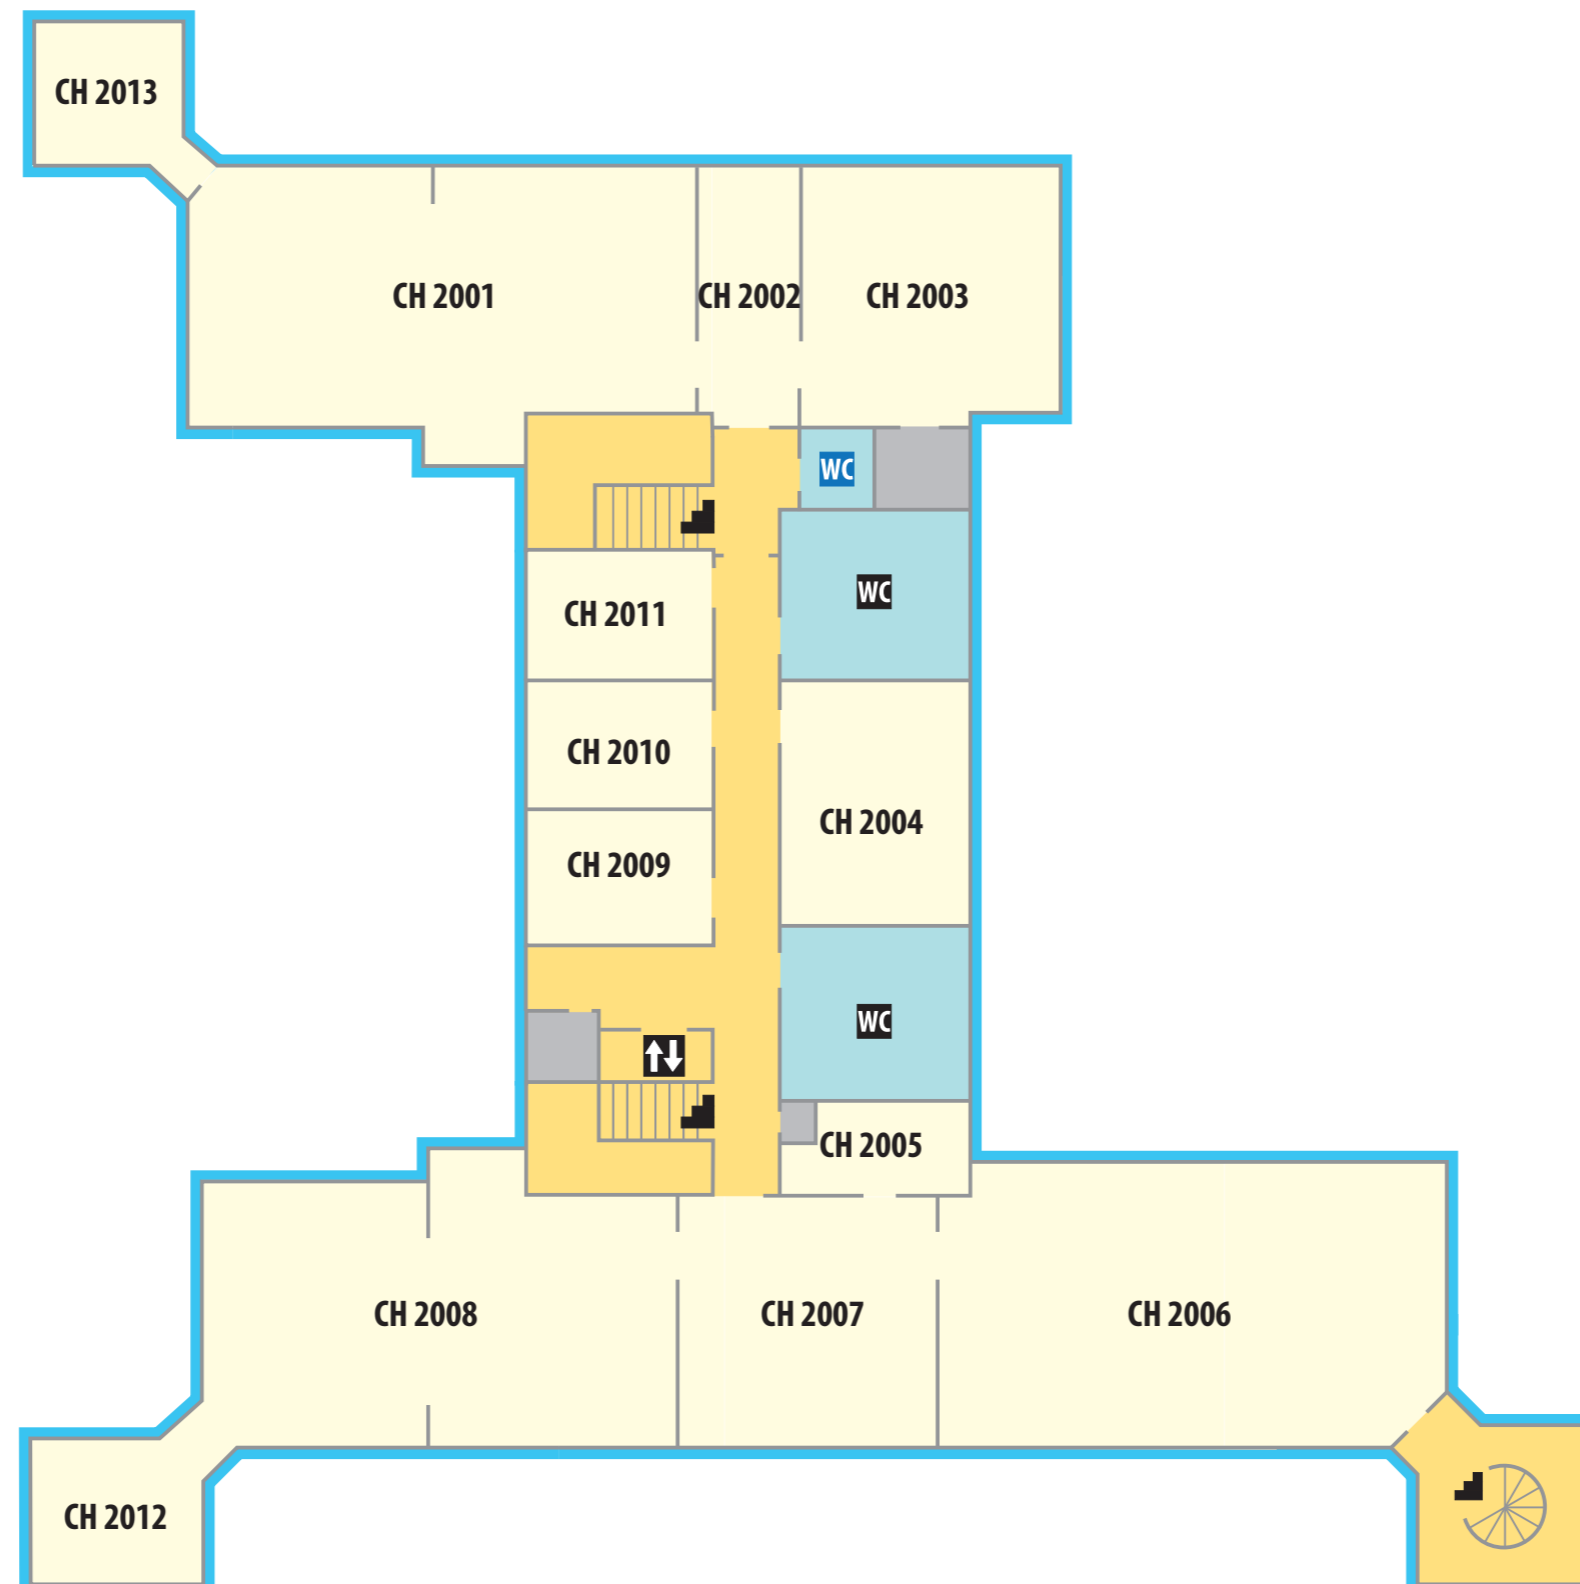

On the lower ground floor rooms start with **LG**, e.g. **LG007**.

On the ground floor rooms start with **G**, e.g. **G007**.

On the first floor rooms start with **1**, e.g. **1007**.

On the second floor rooms start with **2**, e.g. **2007**.

+44 (0)1905 855000

www.worcester.ac.uk

-  Stair case
-  Lift
-  Toilet
-  Disabled toilet

In Charles Hastings Building all room numbers are prefixed with: **CH**

All rooms then have a prefix identifying the floor followed by a 3-digit number, e.g. **007**.